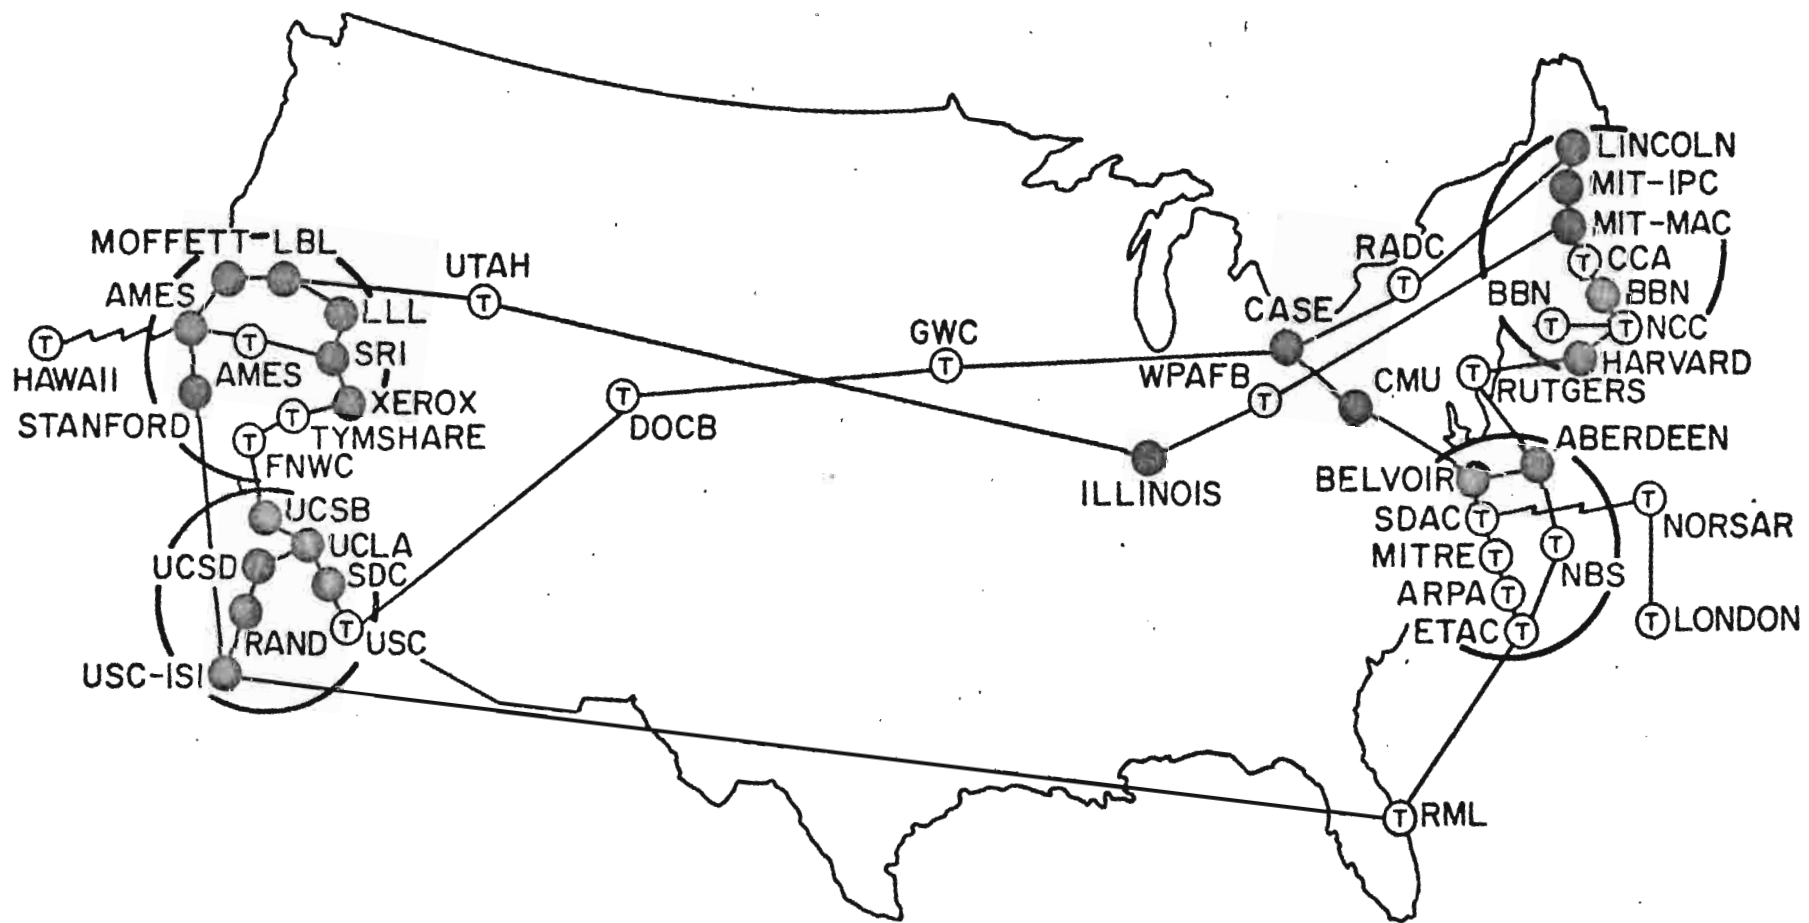

21532

Bolt Beranek and Newman Inc.

Postel

NWG/RFC # 616

NIC # 21532

D. Walden

BBN-NET

11 February 1973

LATEST NETWORK MAPS

RECEIVED AT NIC FEBRUARY 13, 1974.

ARPA NETWORK, GEOGRAPHIC MAP, JANUARY 1974

ARPA NETWORK, LOGICAL MAP, JANUARY 1974